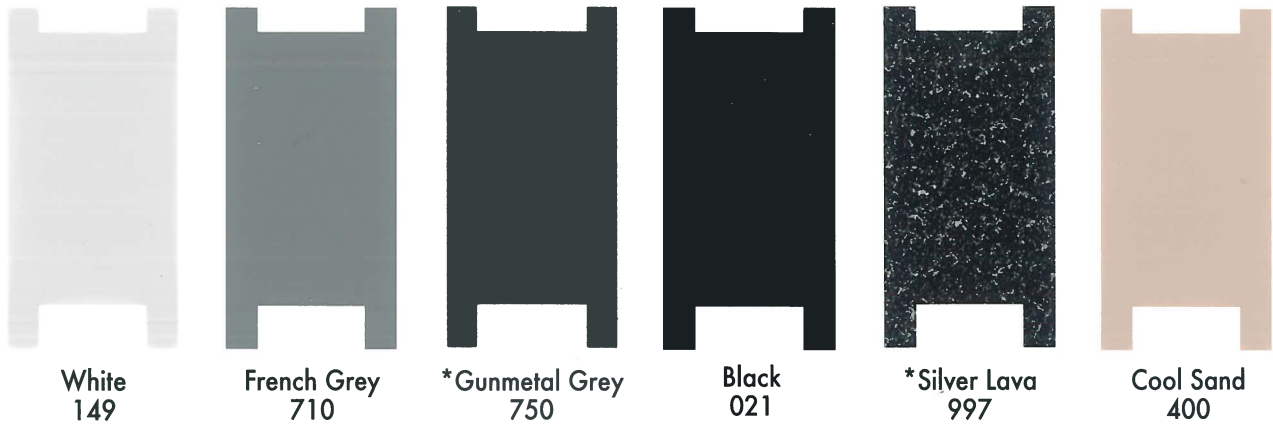

95 State Street • Westbury, NY 11590
 T: (516) 333-2600 F: (516) 333-2618
 www.Metpar.com • sales@Metpar.com

Powder Shield & Dur-A-Tex™

Powder Shield colors available in 48 hours

* Premium colors available at a slightly higher cost.

Dur-A-Tex colors have standard graffiti resistant clear coat finishes.
 Colors White 149 and Silver Lava 997 are not available in the Dur-A-Tex™ product line.
 Due to the variations in the printing process, actual colors may vary.