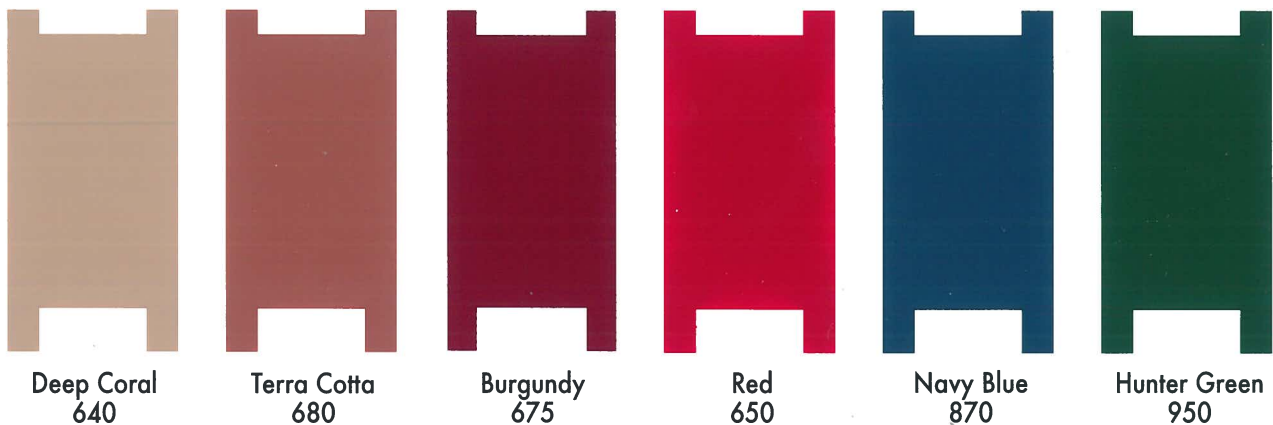

95 State Street • Westbury, NY 11590
 T: (516) 333-2600 F: (516) 333-2618
 www.Metpar.com • sales@Metpar.com

Powder Shield & Dur-A-Tex™

Powder Shield colors available in 48 hours

* Premium colors available at a slightly higher cost.

Dur-A-Tex colors have standard graffiti resistant clear coat finishes.
 Colors White 149 and Silver Lava 997 are not available in the Dur-A-Tex™ product line.
 Due to the variations in the printing process, actual colors may vary.